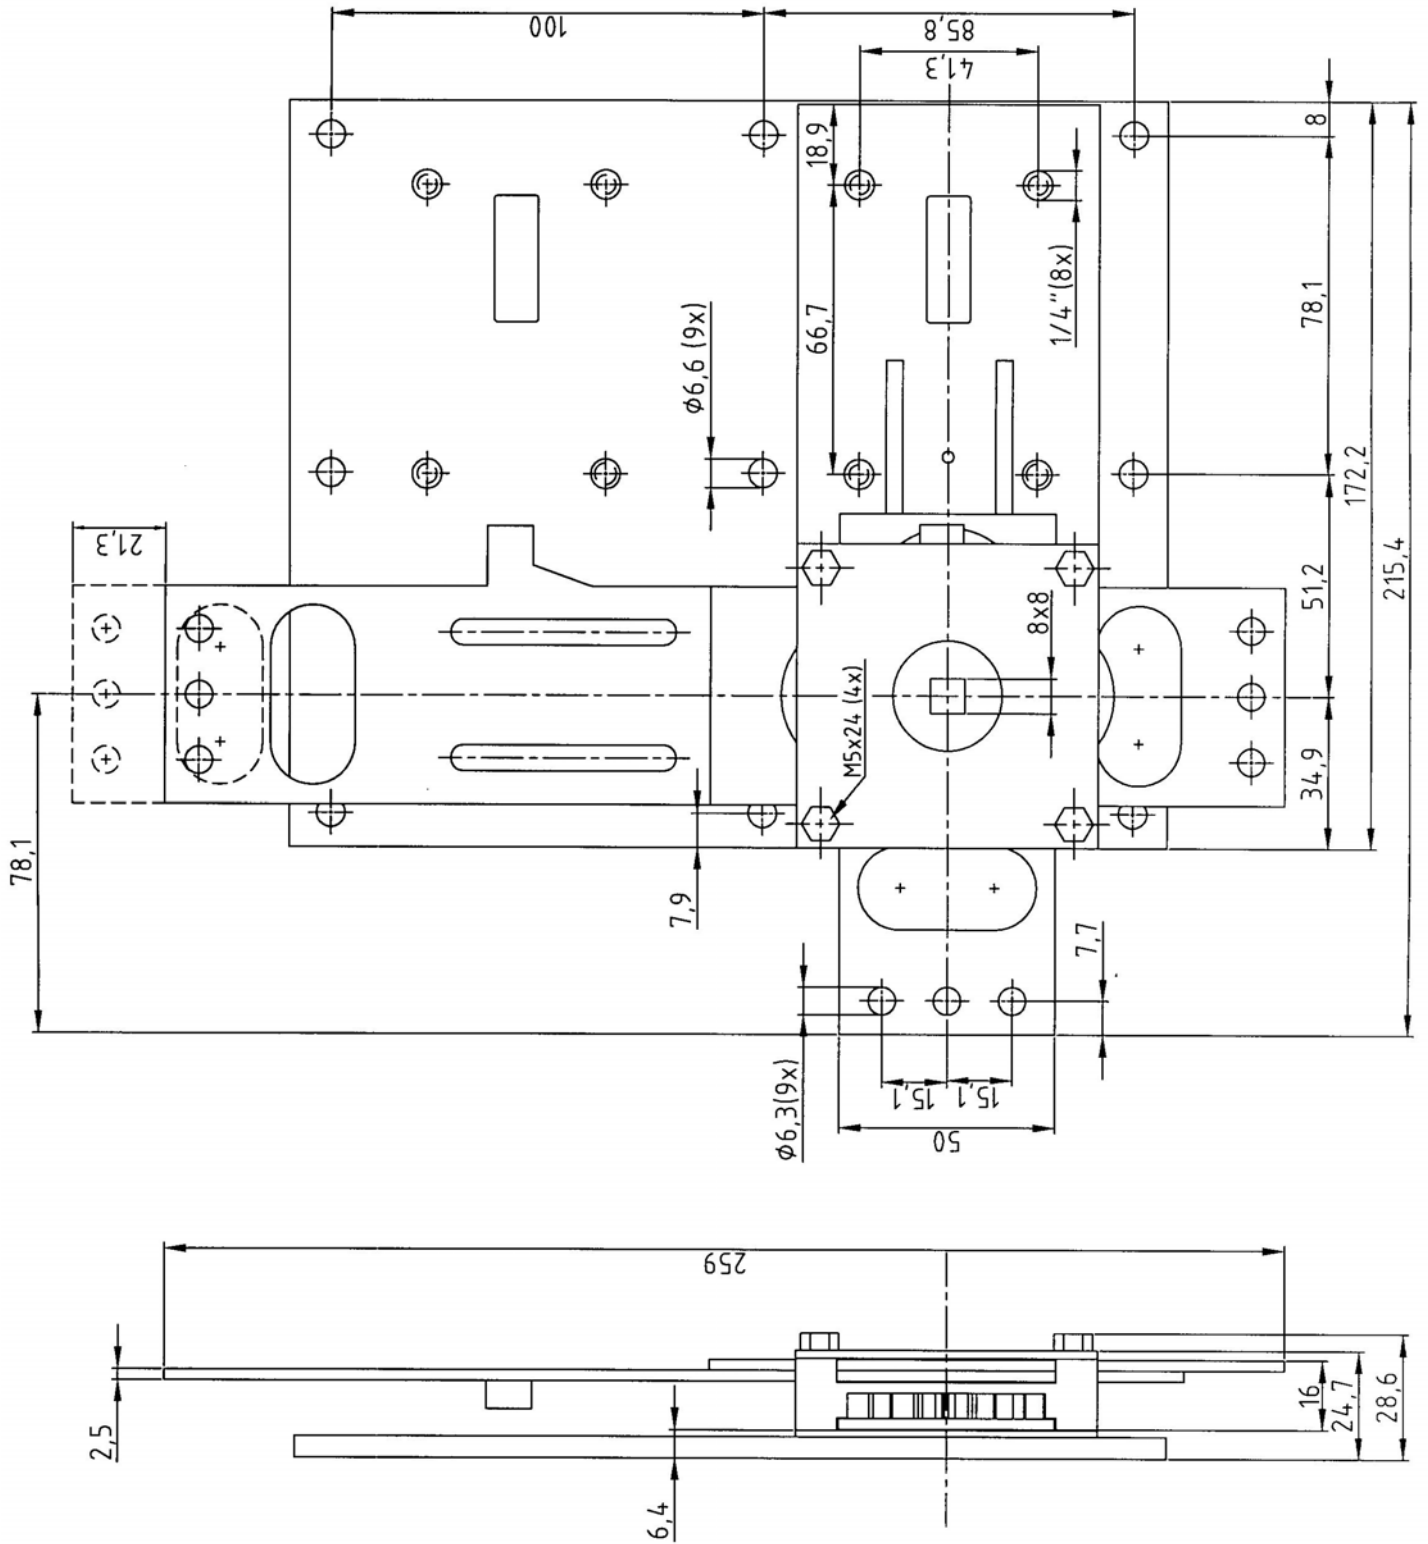

M3-2

The stroke of both bolt works is 21,3mm

M3